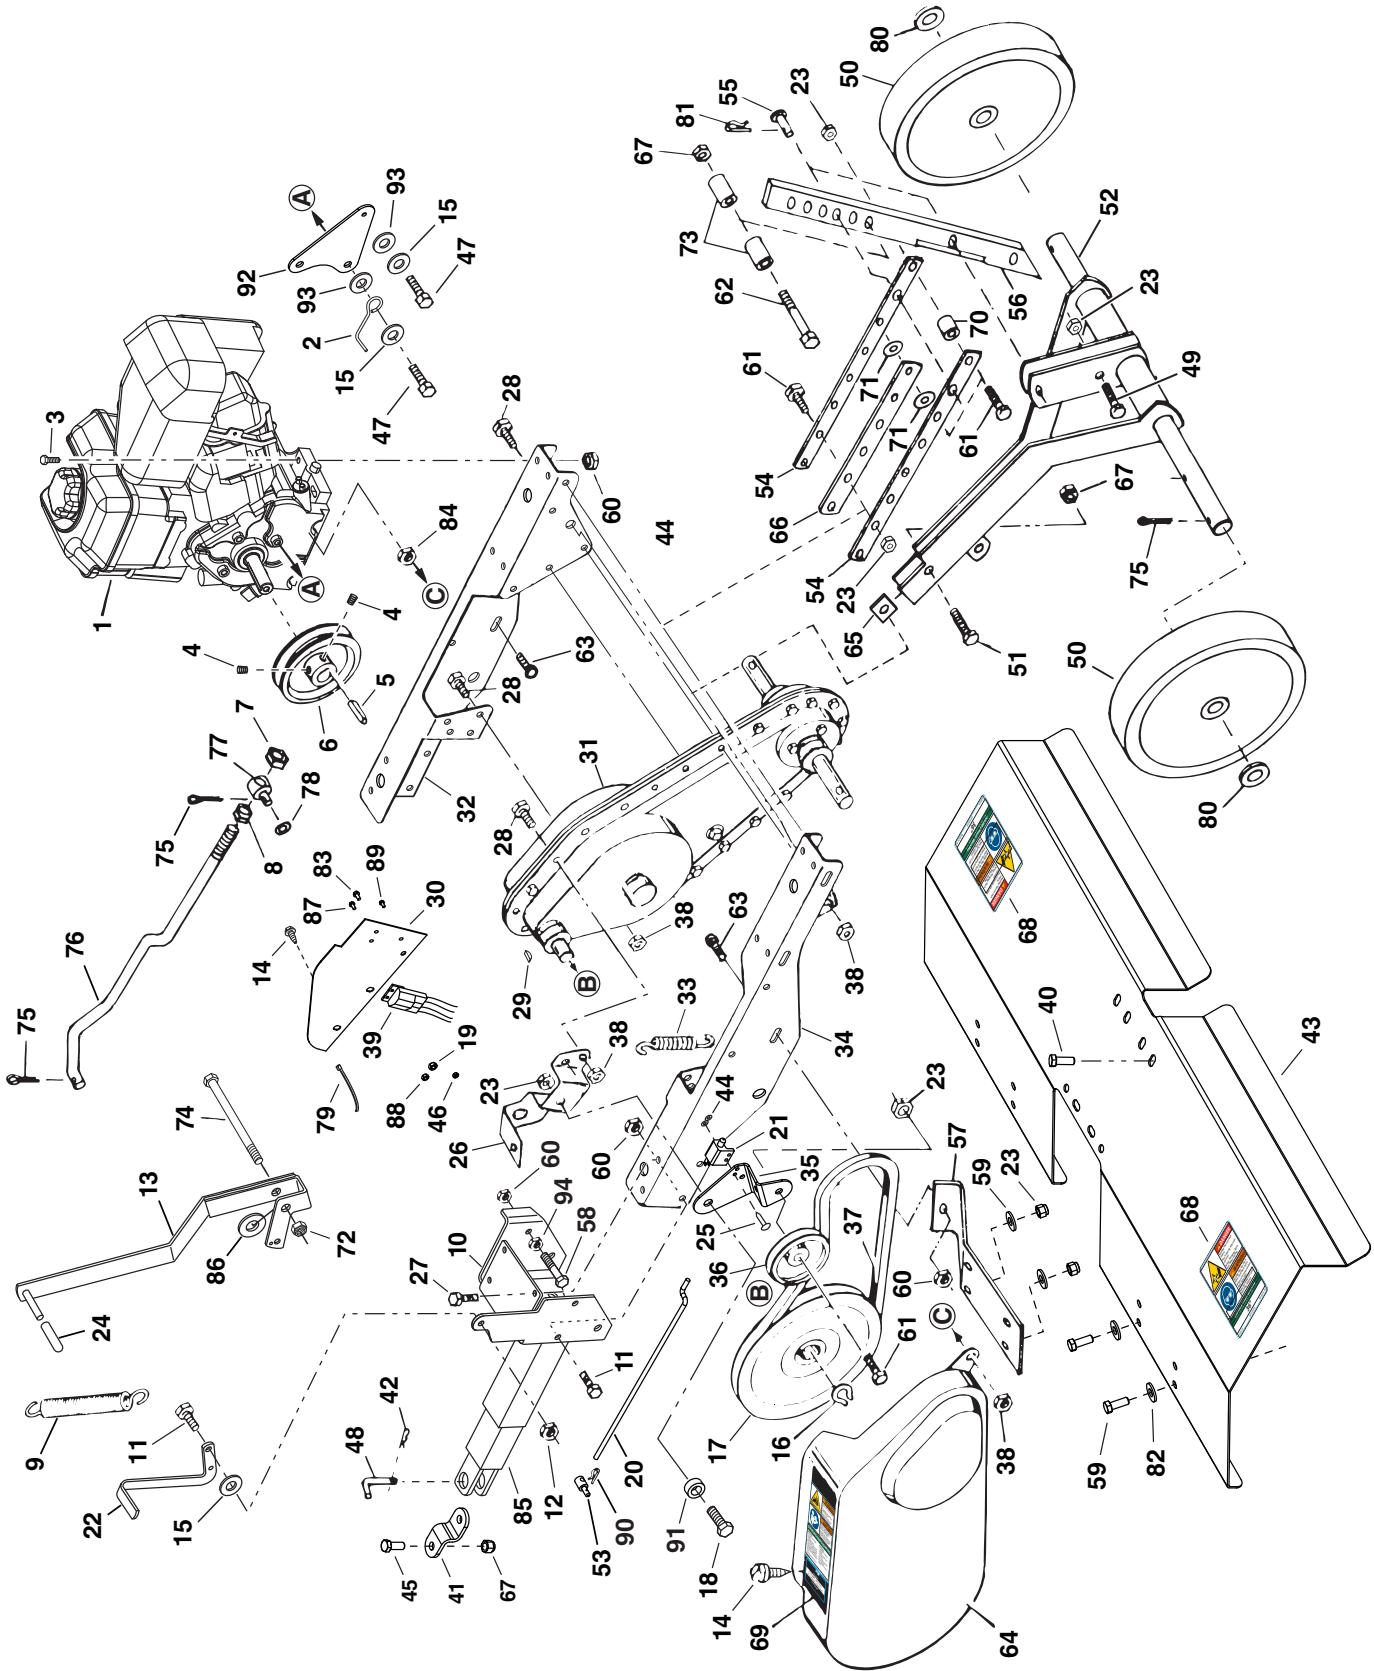

REPAIR PARTS FOR MODEL 45-03088 UNIVERSAL TOW BEHIND TILLER

REPAIR PARTS FOR MODEL 45-03088 UNIVERSAL TOW BEHIND TILLER

REF.	PART NO.	QTY.	DESCRIPTION	REF.	PART NO.	QTY.	DESCRIPTION
1	20897	1	Engine (50 State)	49	43062	1	Bolt, 3/8-16 x 1-1/2" Hex Head
2	48346	1	Guide - Belt	50	HA20918	2	Wheel
3	43085	4	Bolt, 5/16-18 x 1-1/2" Hex Head	51	R74780828	1	Bolt, 1/2-13 x 1-3/4" Hex Head
4	HA115321	2	Set Screw, 5/16-18 x 5/16"	52	HA20670	1	Pivot Axle Assembly
5	HA11154	1	Key, Square 1/4" x 2"	53	26568	1	Anchor
6	40906	1	Pulley	54	HA20725	2	Strap Frame Extension
7	48733	1	Nut, 1/2-12 Nylock Jam	55	45759	2	Pin, Clevis
8	HA124934	1	Nut, 1/2-12 Hex Jam	56	28176	1	Stake, Drag
9	HA19860	1	Spring, Depth Extension	57	28154	2	Bracket — Wheel Weight Support
10	64282	1	Hitch Bracket Assembly	58	43054	1	Bolt, Hex 3/8-16 x 2"
11	43063	5	Bolt, 5/16-18 x 1" Hex Head	59	43001	8	Hex Bolt, 3/8-16 x 1"
12	43064	1	Locknut, 5/16-18 Hex	60	47810	11	Nut, Hex 5/16-18 Nylock
13	64343	1	Lift Handle Assembly	61	41576	5	Bolt - 3/8-16 x 1-3/4" Hex Head
14	48840	4	Screw, Self-Tapping 1/4" x 1/2"	62	R74760884	1	Bolt, 1/2-13 x 5-1/2" Hex Head
15	43081	3	Washer, 5/16" Std. Wrt.	63	44326	2	Bolt, 5/16-18 x 1" Carriage
16	HA20135	2	Ring, Retainer	64	24849	1	Belt Guard (incl. #69)
17	HA20184	1	Pulley, Input	65	HA14306	1	Washer
18	43001	1	Hex Bolt, 3/8-16 x 1"	66	HA20691	1	Strap-Frame Extension Brace
19	47189	2	Nut, Hex Nylock 1/4-20	67	712-3083	4	Nut, 1/2-13 Nylock
20	40843	1	Clutch Rod	68	45529	2	Decal, Danger
21	HA23199	1	Switch, Safety Interlock	69	45522	1	Decal
22	24847	1	Lever, Clutch	70	HA5713	1	Spacer
23	HA21362	15	Nut, Hex Nylock 3/8-16	71	HA15200	2	Washer
24	HA20170	1	Grip, Handle	72	712-0261	1	Nut, Hex 5/18-11 Nylock
25	49152	2	Rivet, Pop	73	HA7974	2	Spacer
26	HA20134	1	Belt Guide & Idler Mounting Bracket	74	48278	1	Bolt, Hex 5/8-11 x 7-1/2"
27	47630	4	Screw, 5/16-18 x 3/4" Self Tap	75	43010	6	Pin - 1/8" x 1-1/4" Cotter
28	43661	5	Bolt, 1/4-20 x 1" Hex Head	76	HA20688	1	Rod - Lift
29	HA20185	1	Key, Woodruff No. 61	77	HA19649	1	Anchor - Adjustment
30	24863	1	Cover, Drive	78	R19171616	1	Washer, .531 x 1 x .059"
31	67558	1	Transmission - Complete	79	40699	1	Plastic Tie w/ #8 Screw Hole
32	28174	1	Chassis, Right	80	HA456151	4	Washer, 13/16" x 1-1/2" x .134" Flat
33	HA20186	1	Spring, Extension	81	HA20481	2	Pin - Hair Cotter
34	28173	1	Chassis, Left	82	43070	16	Washer, 3/8"
35	26124	1	Bracket, Idler	83	43012	4	Hex Bolt, 1/4-20 x 3/4"
36	HA11496	1	Pulley, Idler	84	43178	2	Nut, 1/4-20 Hex
37	HA20187	1	V-Belt	85	HA20692	1	Hitch Tube Assem. (incl. with #10)
38	47598	8	Washer Faced Lock Nut, 1/4-20	86	R19212113	1	Washer, 5/8"
39	68706	1	Module	87	43346	1	Slot Truss Bolt, 10-32 x 5/8"
40	43182	1	Hex Bolt, 5/16-18 x 3/4"	88	47171	1	Nylock Nut, 10-32
41	26559	1	Hitch Bracket Extension	89	40710	1	Screw, 8-32 x .625
42	714-0117	1	Pin - Hair Cotter 5/32"	90	HA3090	1	Pin - Hair Cotter
43	26366	1	Fender Plate	91	44685	1	Shoulder Spacer
44	43910	2	#10 Washer	92	28085	1	Plate, Guard Mounting
45	43351	1	Bolt, Hex 1/2-13 x 1-1/4"	93	736-0231	2	Washer
46	40711	1	Nylock Nut, 8-32	94	43015	1	Hex Nut, 3/8-16 Plain
47	47600	2	Bolt, Hex 5/16-24 x 1"		28178	1	Owner's Manual
48	HA5236	1	Pin, Hitch				